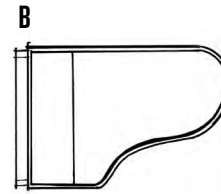

STEINWAY & SONS SPIRIO MODELS

Model M

LENGTH 5'7" (170 CM)
 WIDTH 57 3/4" (147 CM)
 WEIGHT 664 LBS (302 KG)

Model B

LENGTH 6'11" (211 CM)
 WIDTH 58" (148 CM)
 WEIGHT 863 LBS (392 KG)

FOR MORE INFORMATION,
VISIT WWW.STEINWAY.COM/SPIRIO