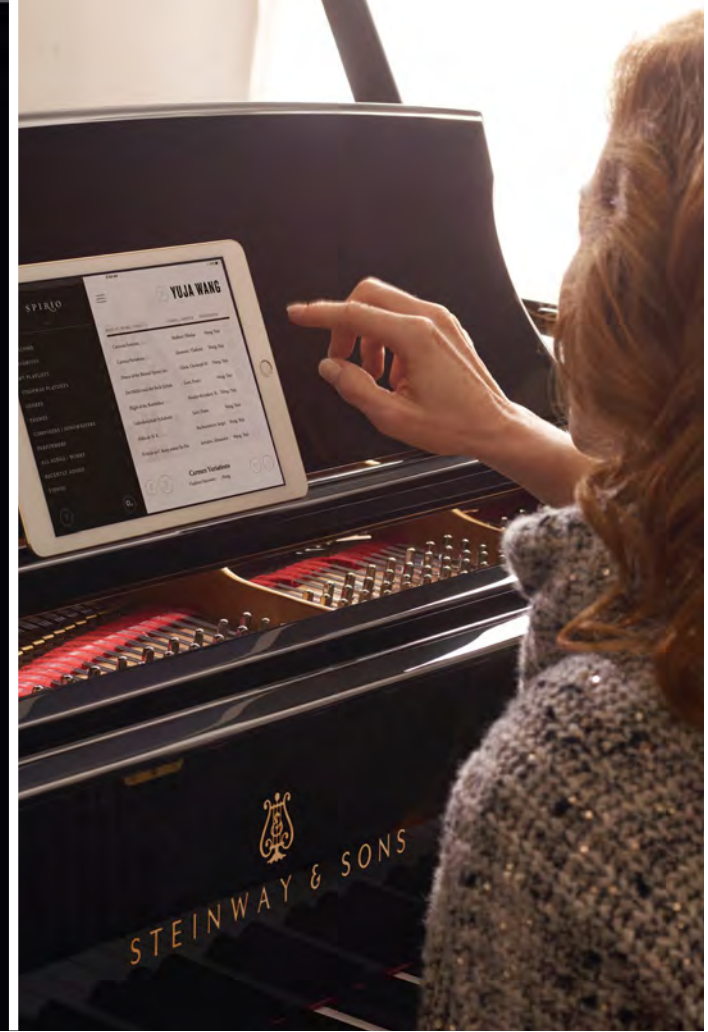

Billy Joel

the world's best artists **LIVE IN YOUR HOME**

With the touch of an iPad®, SPIRIO brings your STEINWAY to life. Hundreds of performances from the world's greatest STEINWAY Artists invite you to enjoy exquisite piano music, live in your home. SPIRIO unlocks the furthest reaches of your STEINWAY's expression, regardless of your playing ability.

Spirio is compatible with Apple iPad. iPad is a trademark of Apple Inc., registered in the U.S. and in other countries.

every nuance **AND EMOTION**

The STEINWAY & SONS SPIRIO reveals the subtlety and passion of an artist's original performance. Soft trills, delicate pedaling, and thundering fortissimos present no difficulty for SPIRIO and are reproduced with unparalleled accuracy. The result is a precise revelation of the pianist's entire range of motion and emotion.

a concert AT YOUR FINGERTIPS

The SPIRIO music library, with performances captured at the STEINWAY Studios, is regularly and automatically updated to the in-app listings as they become available—ready to enjoy in your home. The library features everything from Bach to Irving Berlin to Billy Joel.