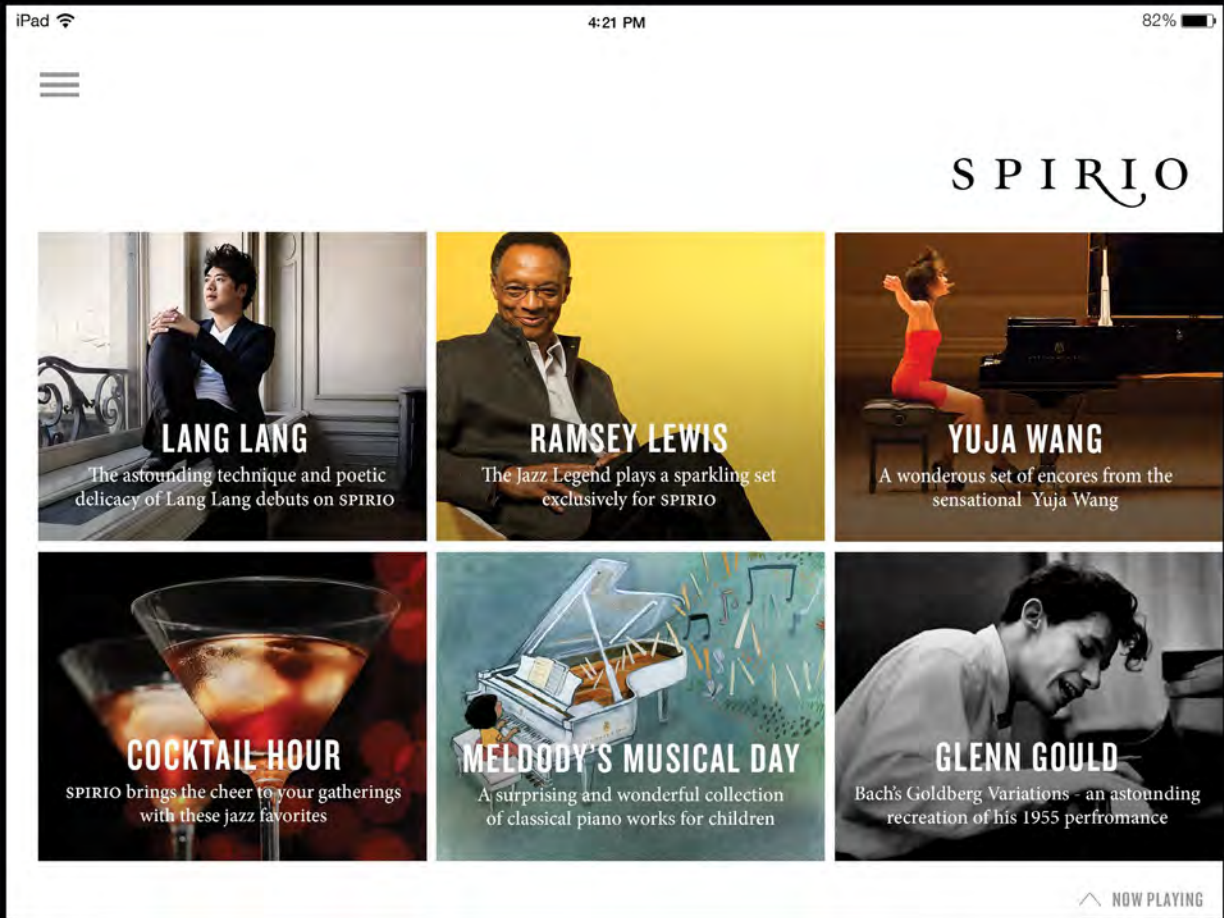

Billy Joel

the world's best artists **LIVE IN YOUR HOME**

With the touch of an iPad®, SPIRIO brings your STEINWAY to life. Hundreds of performances from the world's greatest STEINWAY Artists invite you to enjoy exquisite piano music, live in your home. SPIRIO unlocks the furthest reaches of your STEINWAY's expression, regardless of your playing ability.

Spirio is compatible with Apple iPad. iPad is a trademark of Apple Inc., registered in the U.S. and in other countries.

every nuance **AND EMOTION**

The STEINWAY & SONS SPIRIO reveals the subtlety and passion of an artist's original performance. Soft trills, delicate pedaling, and thundering fortissimos present no difficulty for SPIRIO and are reproduced with unparalleled accuracy. The result is a precise revelation of the pianist's entire range of motion and emotion.

a concert AT YOUR FINGERTIPS

The SPIRIO music library, with performances captured at the STEINWAY Studios, is regularly and automatically updated to the in-app listings as they become available—ready to enjoy in your home. The library features everything from Bach to Irving Berlin to Billy Joel.

in the richest **COLORS**

SPIRIO opens your STEINWAY's rich color palette and resonance, revealing the true essence, nuance, and soulfulness of a live performance, and inviting you and your loved ones to enjoy life's great musical moments.